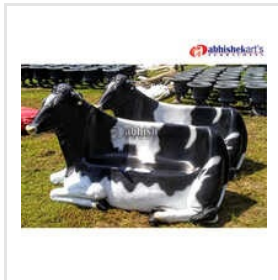

FRP Cow Seat